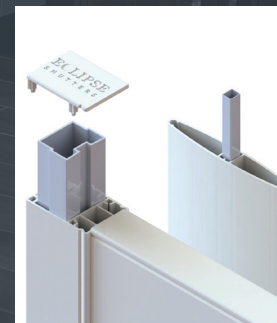

Cotton • 3 1/2" Louver
4-sided L Frame • Rear Tilt

FRENCH DOOR

Our French Door with Cutout allows you to perfectly match your French doors to your windows, giving your home an upscale, designer look. This design accommodates all of the latest door styles and lock options, and lets the handle of the door operate freely without interference from the shutter.

INNOVATION + DESIGN

Three tilt options are available: Tilt Bar, Rear Tilt, or Gear System. Choose Tilt Bar for a traditional look. Rear Tilt and Gear have a contemporary look that offers clean lines. All options complement both traditional and modern interior decor.

Tilt Bar

Rear Tilt

Gear

Panel Lock System

Aluminum Reinforcement

Some of our most innovative features are hidden within our shutters. Panel Lock eliminates the use of magnets while offering ease of installation and a smooth closure. Aluminum reinforced louvers and stiles add superior strength and durability.

COLOR + LOUVER SIZE

FEATURES + BENEFITS

- UltraSatin™ finish for the look of painted wood
- Never needs to be repainted or refinished
- Will not crack, peel, warp or fade
- Washable and easy to clean
- Superior energy efficiency
- Durable, waterproof design is perfect for kitchens, bathrooms, and high traffic areas