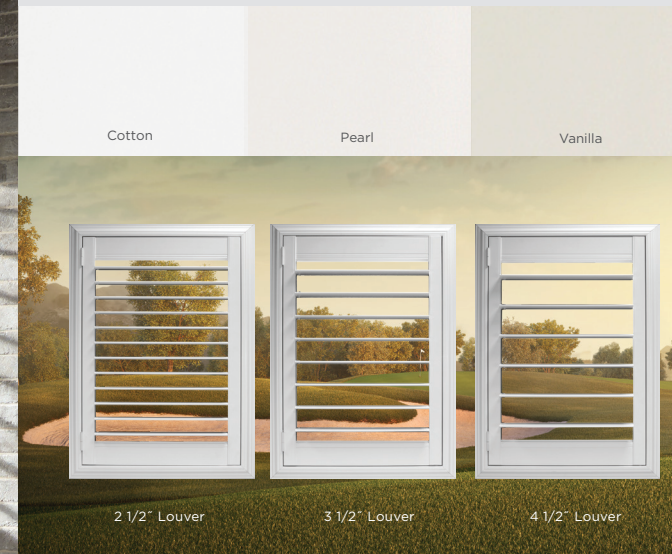

Cotton • 3 1/2" Louver
4-sided L Frame • Rear Tilt

FRENCH DOOR

Our French Door with Cutout allows you to perfectly match your French doors to your windows, giving your home an upscale, designer look. This design accommodates all of the latest door styles and lock options, and lets the handle of the door operate freely without interference from the shutter.

INNOVATION + DESIGN

Three tilt options are available: Tilt Bar, Rear Tilt, or Gear System. Choose Tilt Bar for a traditional look. Rear Tilt and Gear have a contemporary look that offers clean lines. All options complement both traditional and modern interior decor.

Tilt Bar

Rear Tilt

Gear

Panel Lock System

Aluminum Reinforcement

Some of our most innovative features are hidden within our shutters. Panel Lock eliminates the use of magnets while offering ease of installation and a smooth closure. Aluminum reinforced louvers and stiles add superior strength and durability.

COLOR + LOUVER SIZE

FEATURES + BENEFITS

- UltraSatin™ finish for the look of painted wood
- Never needs to be repainted or refinished
- Will not crack, peel, warp or fade
- Washable and easy to clean
- Superior energy efficiency
- Durable, waterproof design is perfect for kitchens, bathrooms, and high traffic areas