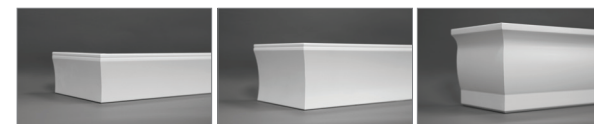

Bi-Fold Valance

By-Pass Valance

Crown Valance